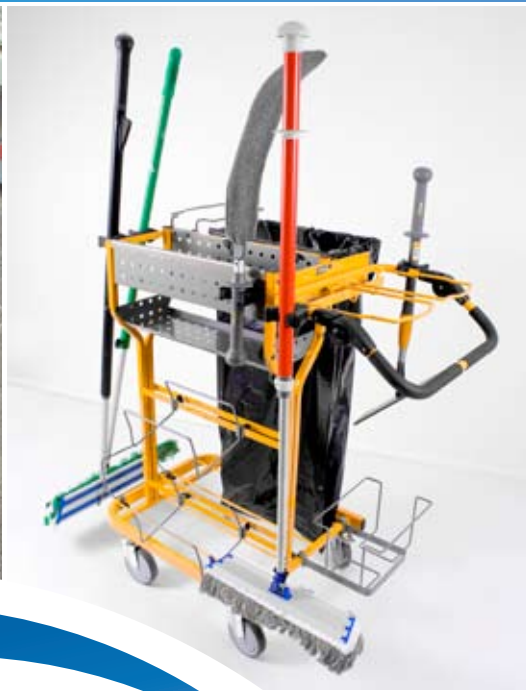

SYSTEM TOOLFLEX

Swedish ingenuity when you have to let go

SYSTEM TOOLFLEX

System Toolflex is comprised of a series of simple and flexible equipment holders that facilitate the storage of handle-equipped implements in most environments. Toolflex is the natural accessory for cleaning carts, broom closets, tool carts, etc. where simplicity and quick access are important factors.

The holders are made of a durable plastic material with grips of flexible EPDM rubber, which secure equipment easily and with only light hand-pressure. System Toolflex is available in several variants – for installation on pipes or walls, separately or on aluminum rails. The holders work equally well indoors or out.

Hang and remove equipment with just one hand.

The holders are easily adjusted from side to side and the system can be extended to any length.

The holders have screw holes and they can be attached directly to surfaces without mounting rails.

Hooks are easily fitted in the rail recess.

Toolflex tube holders are available for many tube diameters.

USER-FRIENDLY & FLEXIBLE

With Toolflex equipment holders, equipment can be hung or taken down with just one hand, and thanks to their ingenious design, the holders can even keep heavier equipment in place. With System Toolflex, all cleaning equipment is neatly arranged and easily accessible. The products of the System Toolflex line are characterized by simplicity and flexibility and are all user friendly.