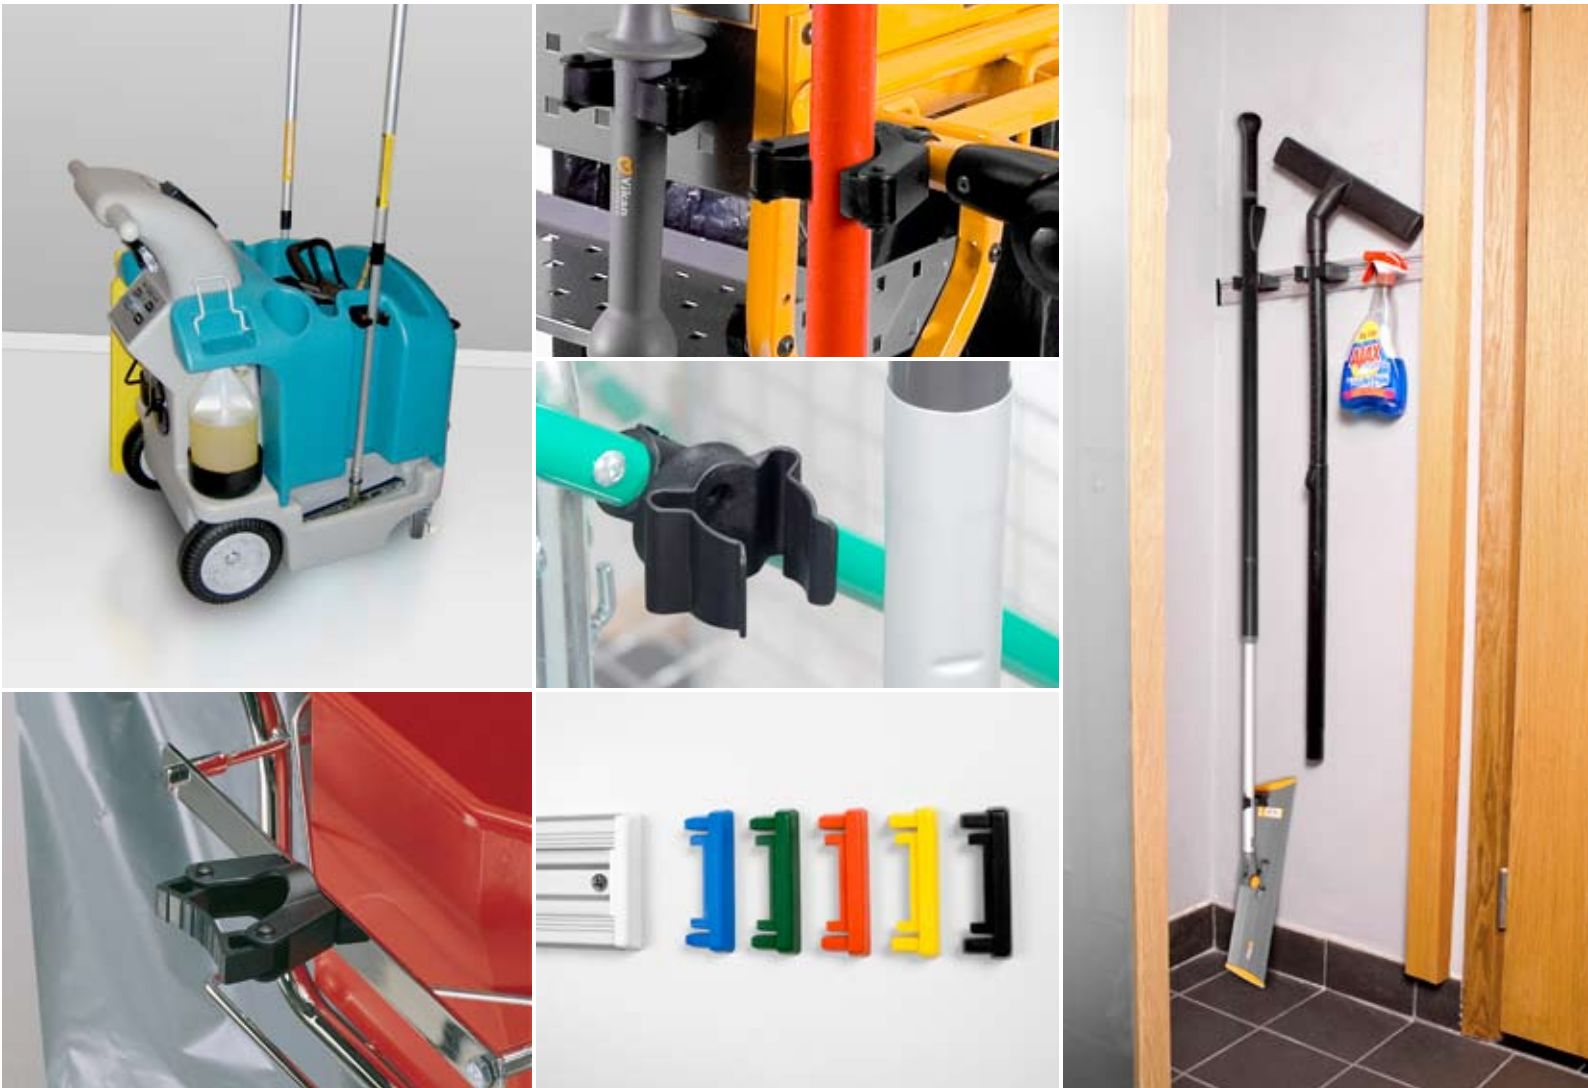

SYSTEM TOOLFLEX

Swedish ingenuity when you have to let go

SYSTEM TOOLFLEX

System Toolflex is comprised of a series of simple and flexible equipment holders that facilitate the storage of handle-equipped implements in most environments. Toolflex is the natural accessory for cleaning carts, broom closets, tool carts, etc. where simplicity and quick access are important factors.

The holders are made of a durable plastic material with grips of flexible EPDM rubber, which secure equipment easily and with only light hand-pressure. System Toolflex is available in several variants – for installation on pipes or walls, separately or on aluminum rails. The holders work equally well indoors or out.

Hang and remove equipment with just one hand.

The holders are easily adjusted from side to side and the system can be extended to any length.

The holders have screw holes and they can be attached directly to surfaces without mounting rails.

Hooks are easily fitted in the rail recess.

Toolflex tube holders are available for many tube diameters.

USER-FRIENDLY & FLEXIBLE

With Toolflex equipment holders, equipment can be hung or taken down with just one hand, and thanks to their ingenious design, the holders can even keep heavier equipment in place. With System Toolflex, all cleaning equipment is neatly arranged and easily accessible. The products of the System Toolflex line are characterized by simplicity and flexibility and are all user friendly.