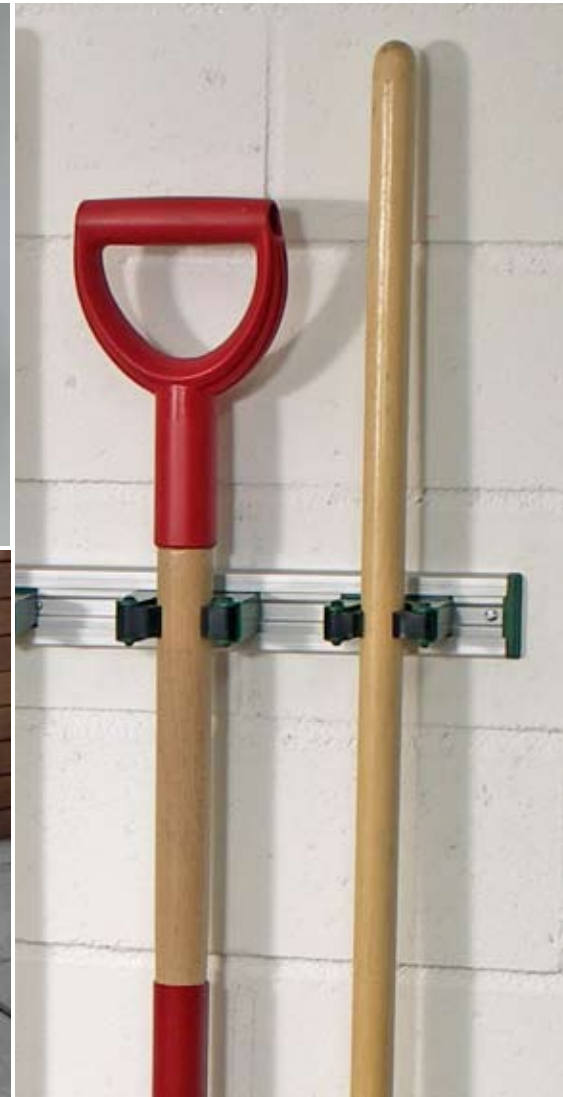

The holders are made of a durable plastic material with grips of flexible EPDM rubber, which grasp tool handles easily and with only light hand-pressure. System Toolflex products are available in several variants – for installation on pipes or walls, separately or on aluminum rails. The holders work equally well indoors or out.

Hang and remove equipment with just one hand.

The holders are easily adjusted from side to side and the system can be extended to any length.

The holders have screw holes and they can be attached directly to surfaces without mounting rails.

Hooks are easily fitted in the rail recess.

Toolflex tube holders are available for many tube diameters.

## USER-FRIENDLY & FLEXIBLE

With Toolflex equipment holders, tools can be hung or taken down with just one hand, and thanks to their ingenious design, the holders can even keep heavier gear in place. With System Toolflex, all equipment and tools are neatly arranged and easily accessible. The products of the System Toolflex line are characterized by simplicity and flexibility and are all user-friendly.